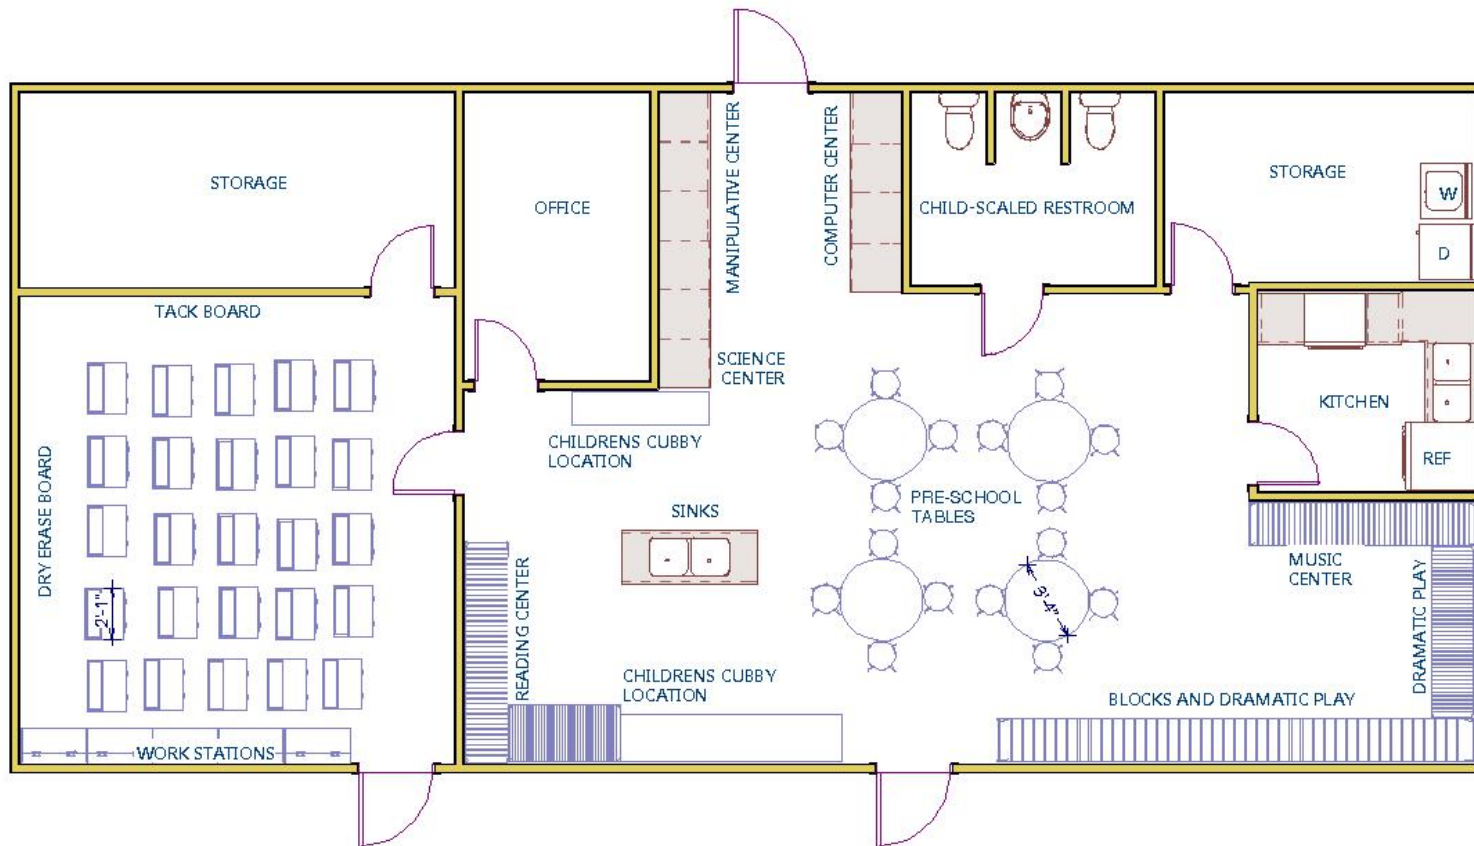

Early Childhood Education Classroom
No Onsite Preschool Lab

EARLY CHILDHOOD EDUCATION
 LIVING AREA
 1680 sq ft